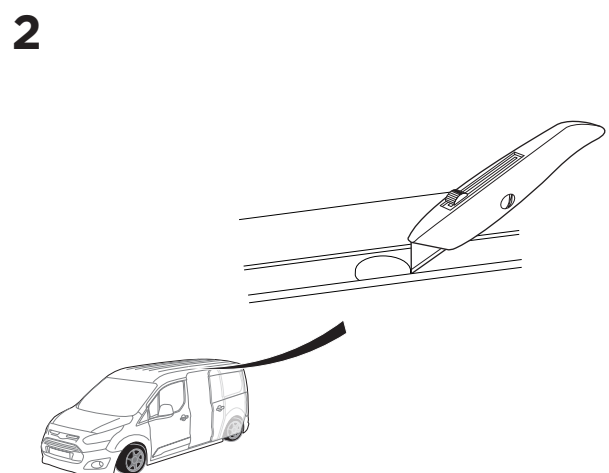

## Kit 187172

MAN TGE, 4-dr Van, 17-  
VOLKSWAGEN Crafter (Typ SY/SZ), 4-dr Van, 17-

This kit is only for vehicles with fixpoint mounting.

3

4

1

2