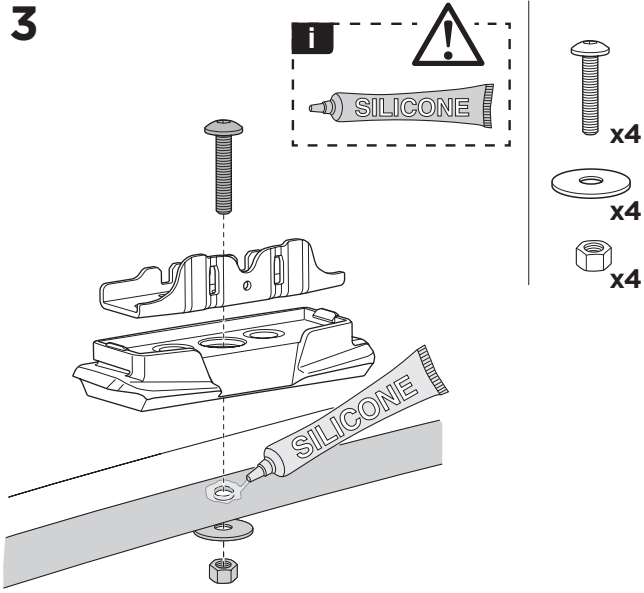

## Kit 187172

MAN TGE, 4-dr Van, 17-  
VOLKSWAGEN Crafter (Typ SY/SZ), 4-dr Van, 17-

This kit is only for vehicles with fixpoint mounting.

3

4

1

2