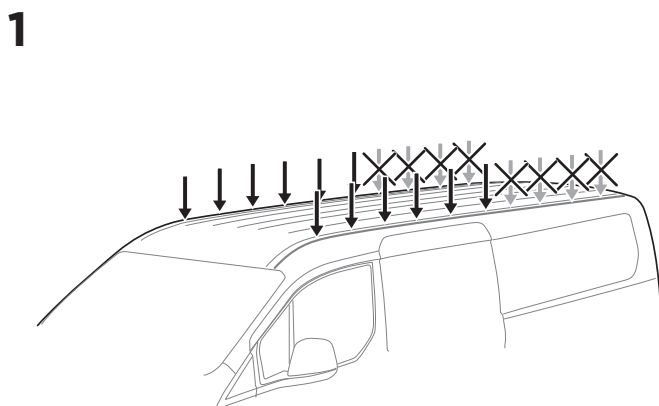

## Kit 187172

MAN TGE, 4-dr Van, 17-  
VOLKSWAGEN Crafter (Typ SY/SZ), 4-dr Van, 17-

This kit is only for vehicles with fixpoint mounting.

3

4

1

2