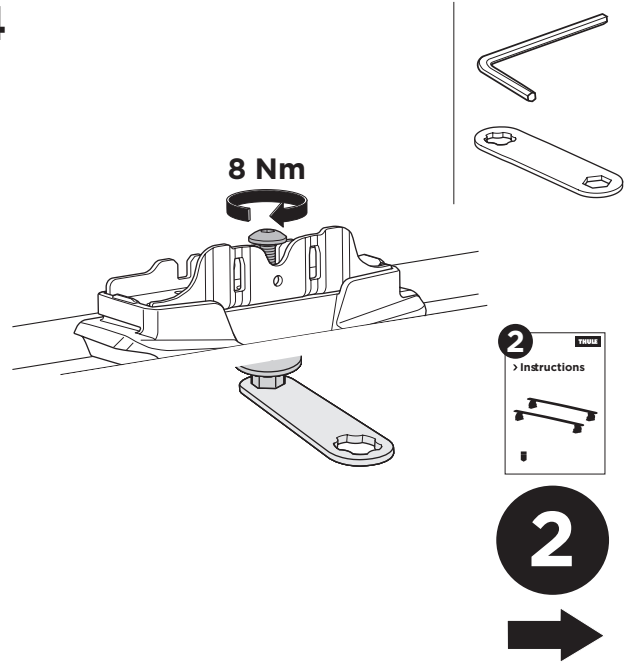

## Kit 187172

MAN TGE, 4-dr Van, 17-  
VOLKSWAGEN Crafter (Typ SY/SZ), 4-dr Van, 17-

This kit is only for vehicles with fixpoint mounting.

3

4

1

2