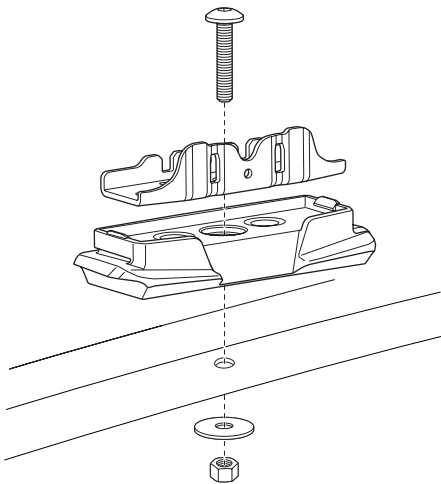

## Kit 187172

MAN TGE, 4-dr Van, 17-  
VOLKSWAGEN Crafter (Typ SY/SZ), 4-dr Van, 17-

This kit is only for vehicles with fixpoint mounting.

3

4

1

2