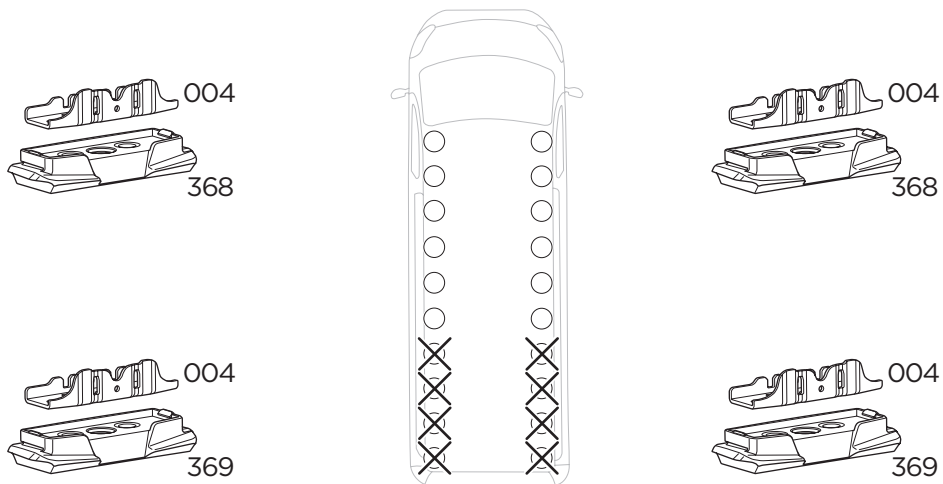

## Kit 187172

MAN TGE, 4-dr Van, 17-  
VOLKSWAGEN Crafter (Typ SY/SZ), 4-dr Van, 17-

This kit is only for vehicles with fixpoint mounting.

3

4

1

2