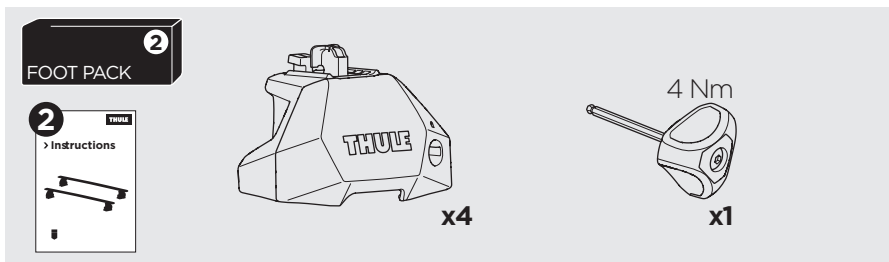

## Kit 187172

MAN TGE, 4-dr Van, 17-  
VOLKSWAGEN Crafter (Typ SY/SZ), 4-dr Van, 17-

This kit is only for vehicles with fixpoint mounting.

3

4

1

2