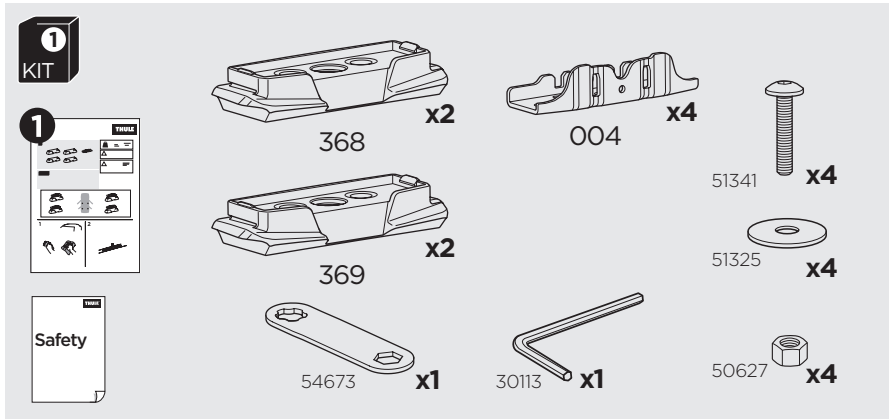

## Kit 187172

MAN TGE, 4-dr Van, 17-  
VOLKSWAGEN Crafter (Typ SY/SZ), 4-dr Van, 17-

This kit is only for vehicles with fixpoint mounting.

3

4

1

2